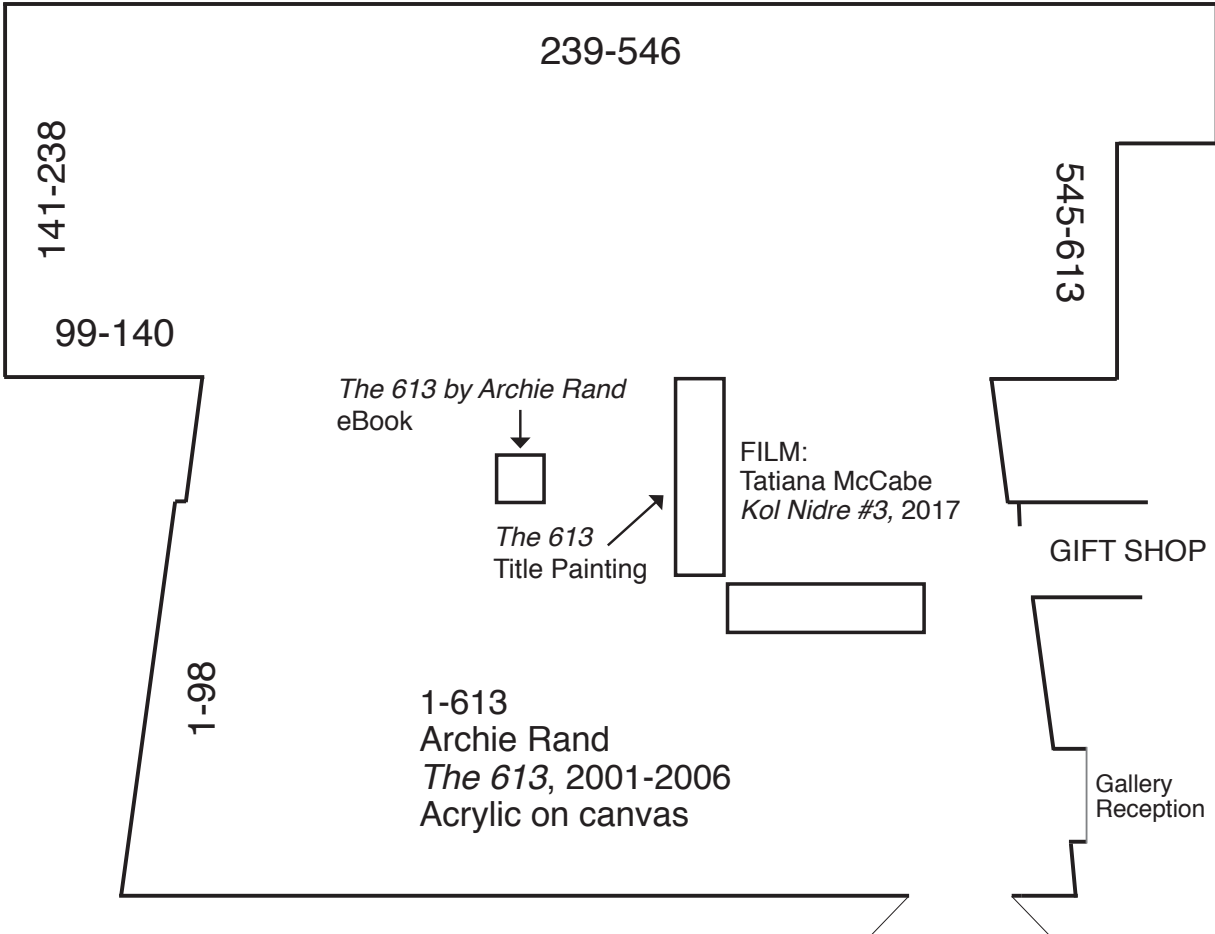

THE 613

ARCHIE RAND

THE 613 MITZVOT: tinyurl.com/the-613-mitzvot

FILM: *Kol Nidre #3*, 2017
Direction and Animation: Tatiana McCabe
Paintings: Archie Rand from *The 613*
Music: Jeremiah Lockwood
Producer: Bill McGarvey
Executive Producer: Dan Ain